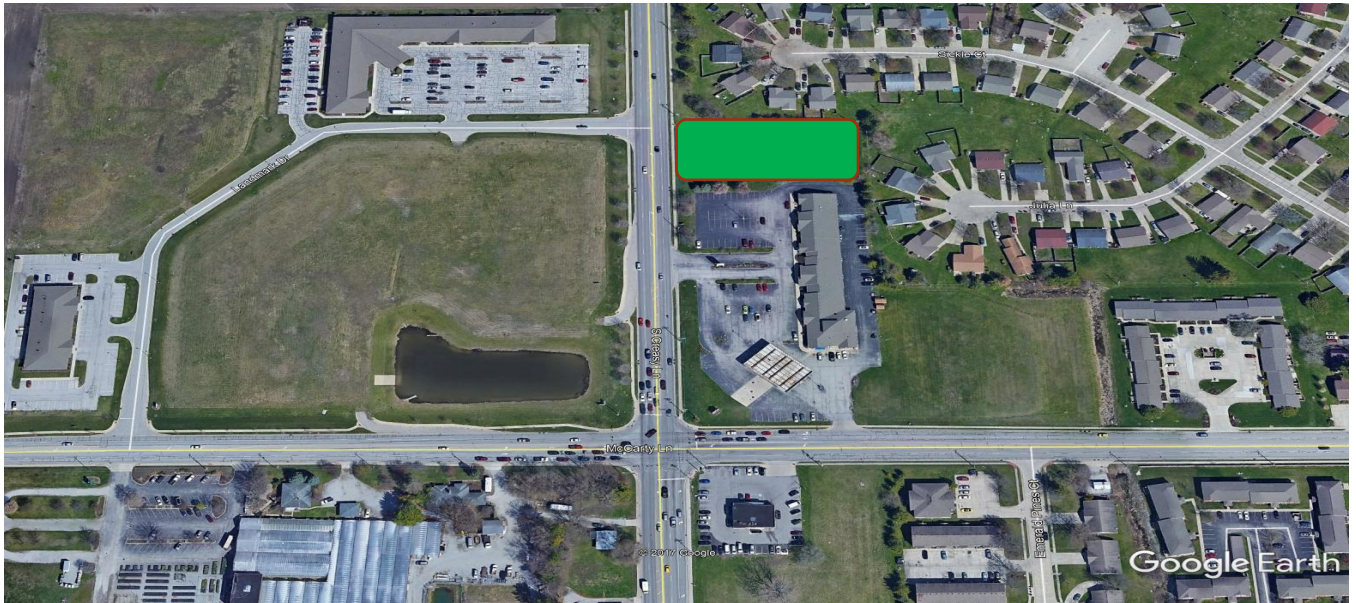

FOR SALE OR LEASE

925 S. Creasy Lane
Lafayette, IN 47905

ALAN WHITE
AGENCY

COMMERCIAL REAL ESTATE
711 S. 9th Street, Suite 1
Lafayette, IN 47905
www.AlanWhiteAgency.com

For More Information Contact:
Alan D. White
(765) 423-1515

1. Commercial Lot
   - .92 Acres
   - Great Visibility
   - Heavy traffic counts
   - Located next to Tower Corners
   - Near the intersection of Creasy and McCarty Lanes
   - Possible build to suit
   - $390,000.00
   - Utilities on site
   - Zoned General Business
2. www.alanwhiteagency.com

ALL INFORMATION CONTAINED WITHIN IS BELIEVED TO BE ACCURATE BUT NOT GUARANTEED