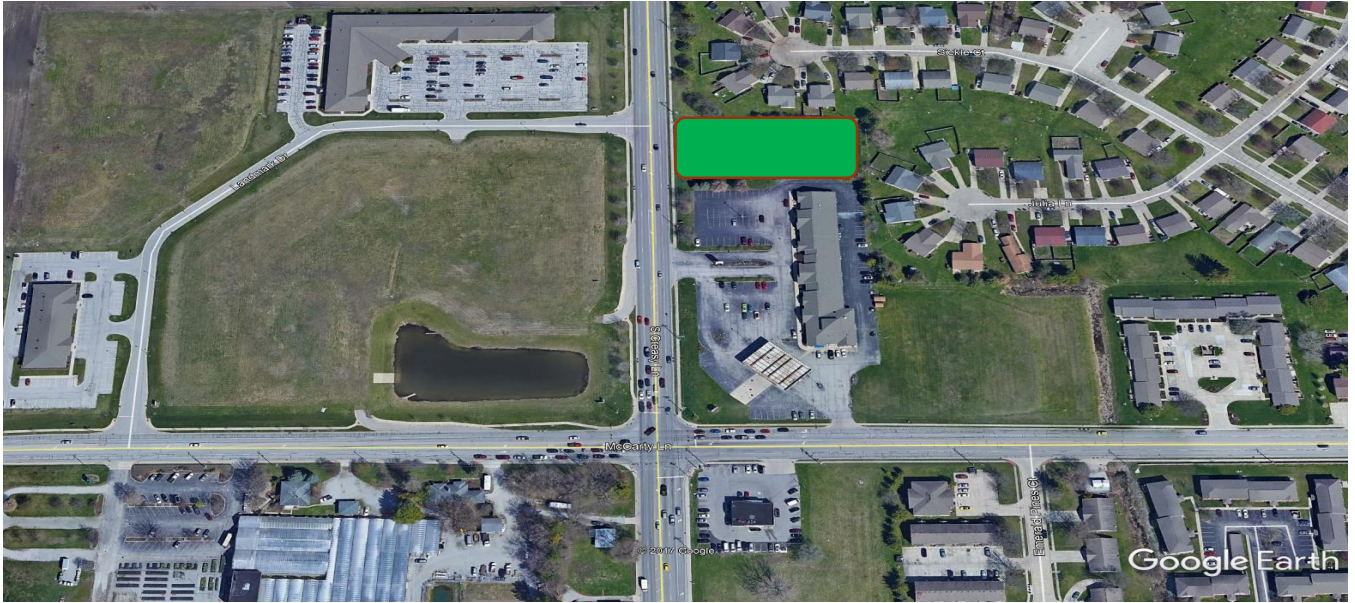

FOR SALE OR LEASE

925 S. Creasy Lane
Lafayette, IN 47905

ALAN WHITE
AGENCY

COMMERCIAL REAL ESTATE
711 S. 9th Street, Suite 1
Lafayette, IN 47905
www.AlanWhiteAgency.com

For More Information Contact:
Alan D. White
(765) 423-1515

1. Commercial Lot
   - .92 Acres
   - Great Visibility
   - Heavy traffic counts
   - Located next to Tower Corners
   - Near the intersection of Creasy and McCarty Lanes
   - Possible build to suit
   - $350,000.00
   - Utilities on site
   - Zoned General Business
2. www.alanwhiteagency.com

ALL INFORMATION CONTAINED WITHIN IS BELIEVED TO BE ACCURATE BUT NOT
GUARANTEED