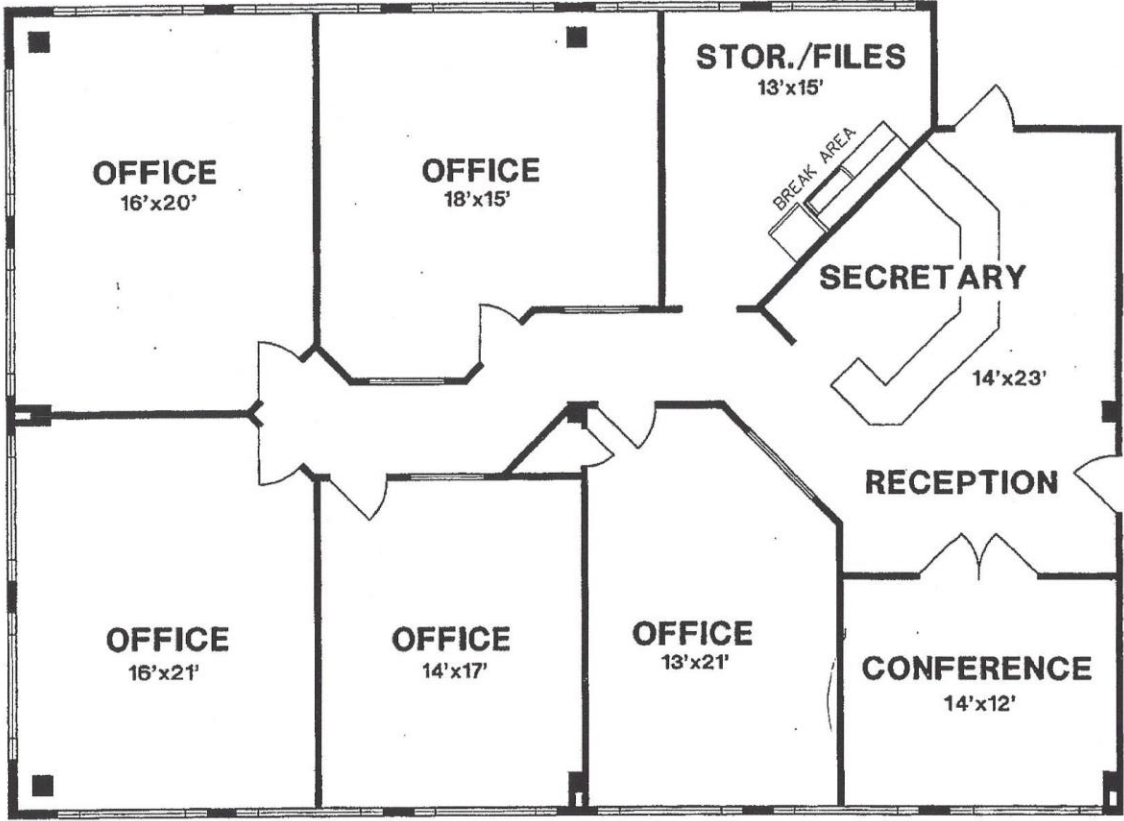

## LEASE RATE:

**\$2,300.00/Month**

- Great Location
- 2395 +/- SF
- Top Floor suite
- Executive style office space
- 5 offices and a conference room
- National Plaza is located on South Earl Avenue situated between South Street and Kossuth Street.
- Ample Parking
- Zoned: General Business

---

For More Information Contact:  
**Alan D. White**  
(765) 423-1515

ALL INFORMATION CONTAINED WITHIN IS BELIEVED TO BE ACCURATE BUT NOT  
GUARANTEED

**OFFICE SUITE 4B**  
**401 S EARL AVE.**  
2395 SF